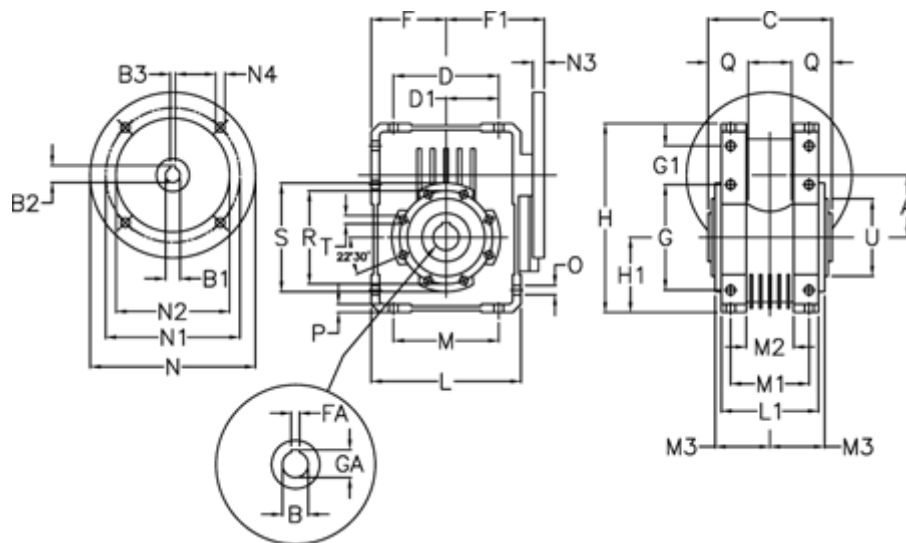

Article number: 392207502074036

Description: Worm Gear with Torque Limiter
W75 L2-U-20-P100B5

Measures

A = 75	F = 87	L = 174	N2 = 180	T = M8x14
B = 30	F1 = 120	L1 = 104	N3 = 13	U = 90
B1 E7 = 28	FA = 8	M = 126	N4 = 12.5	
B2 = 31.3	G = 126	M1 = 82	O = 10.5	
B3 H9 = 8	G1 = 46.5	M2 = 44	P = 9	
C = 127	GA = 33.3	M3 = 58.5	Q = 40	
D = 109.5	H = 220.5	N = 250	R = 110	
D1 = 46.5	H1 = 87	N1 = 215	S = 125	